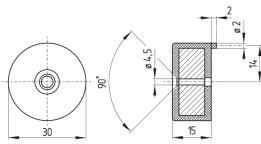

Dimensional drawing actuator

ID: 1bps3b01

| 3.6 kB | .png | 74.083 x 51.506 mm - 210 x 146 px - 72 dpi

| 94.4 kB | .jpg | 352.778 x 246.239 mm - 1000 x 698 px - 72 dpi

K.A. Schmersal GmbH & Co. KG, Möddinghofe 30, 42279 Wuppertal

The details and data referred to have been carefully checked. Images may diverge from original. Further technical data can be found in the manual. Technical amendments and errors possible.

Generated on: 27/02/2026, 12:52